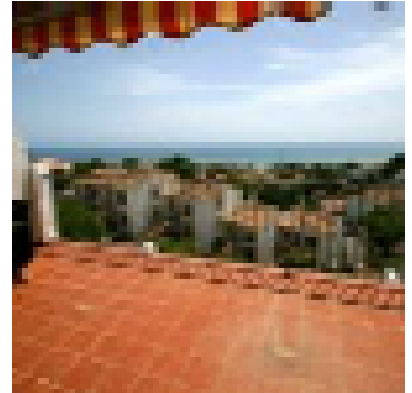

REF: 0068

Benalmadena Pueblo,

Townhouse

Bedrooms: 4 Bathrooms: 3 Build (m2): 200 Terrace (m2): 60

Price: 1,100 € per month

Townhouse to rent

Communal Features

- Children's pool • Communal gardens • Communal pool(s) • Communal playpark • Elevator • Wheelchair access

Townhouse with fantastic views to the sea, two large terraces, fully furnished